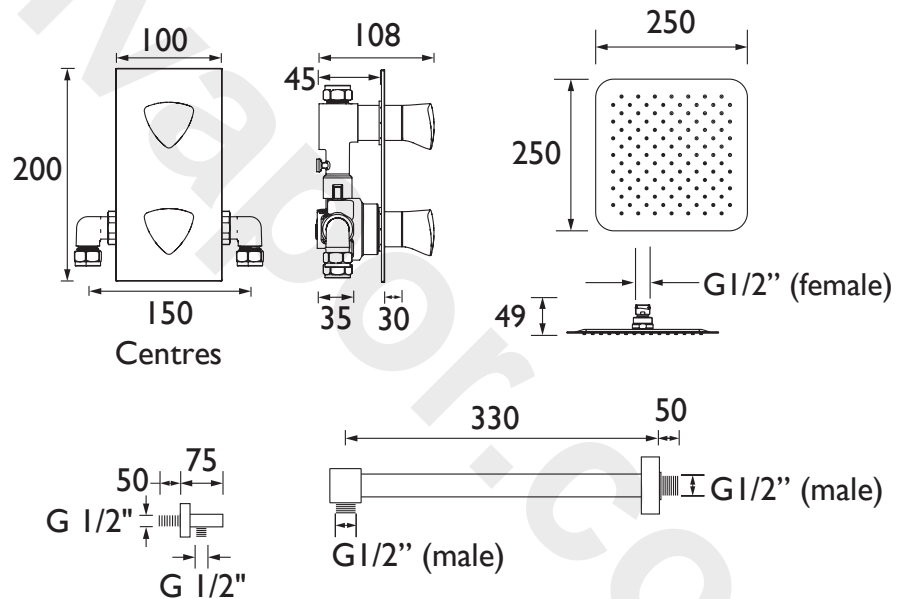

## Features:

- Integral two outlet diverter
- 250mm square slimline fixed head with shower arm
- Single function handset and hose with integral handset holder and wall outlet

## Specification

Style:	Contemporary
Finish/Colour:	Chrome Plated
Main Construction Material:	Brass; ABS
No of Controls:	2
Shower Type:	Dual Control
Shower Head Type:	Fixed Head and Handset
Valve/Cartridge Type:	3/4" Ceramic Disc Valve 1/4 turn
Maximum Hot Water Supply Temperature °C:	65
Maximum Static Pressure: (bar)	10
Plumbing System Suitability:	Suitable for all plumbing systems
Working Pressure Range:	Min: 0.2 bar, Max: 5 bar
Connection Inlet:	15mm Compression
Connection Outlet:	G 1/2"
Isolation Valve Included:	No
Check Valve Included:	Yes

## Dimensions (measurements in mm)